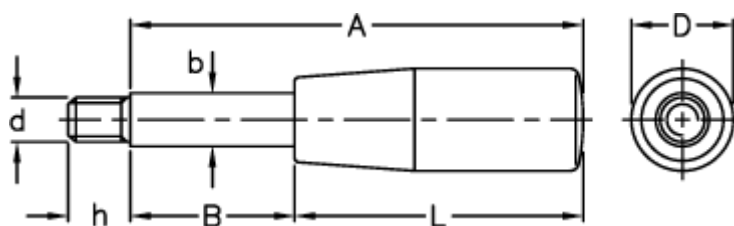

Article number: 2304003404
Description: E+G Lever arm
BL.366/8x95

Measures

A	= 95
b	= 8
B	= 67
D	= 14
d	6g = M6
h	= 8
L	= 28